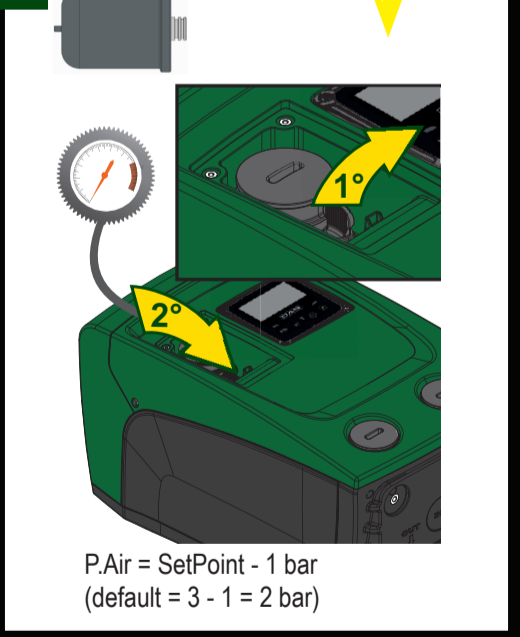

6 MONITOR MENU

7 PUMP ENABLE/DISABLE

8 SET POINT

USER MENU			
State	SB	RS	0 rpm
VP	3,0 bar	VF	0,0 l/min
PO	0,00 kW	C1	0,0 Arms
SV	116 V	SR	[100-127] V
TE	60° C	PKm	0,0 bar
SB	0 rpm		3,0 bar

DV Solo versione Dual Voltage
Dual Voltage version only

K Solo versione Kiwa
Kiwa version only

Pressing MODE + SET for 2 seconds leads to the SETPOINT MENU.

9 DCONNECT

10 ANTICYCLING

11

12

13

14

15

16