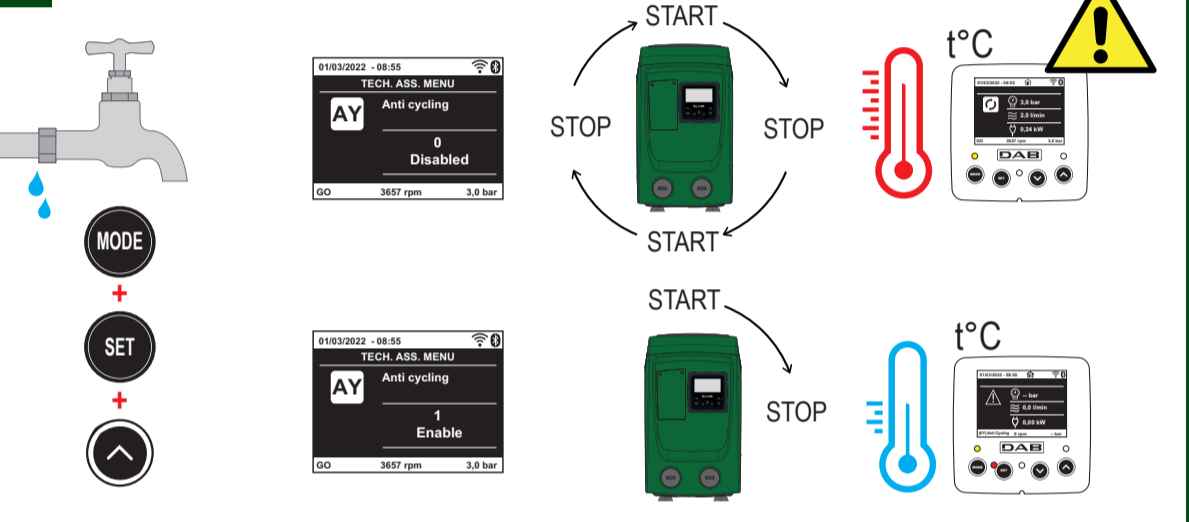

10 ANTICYCLING