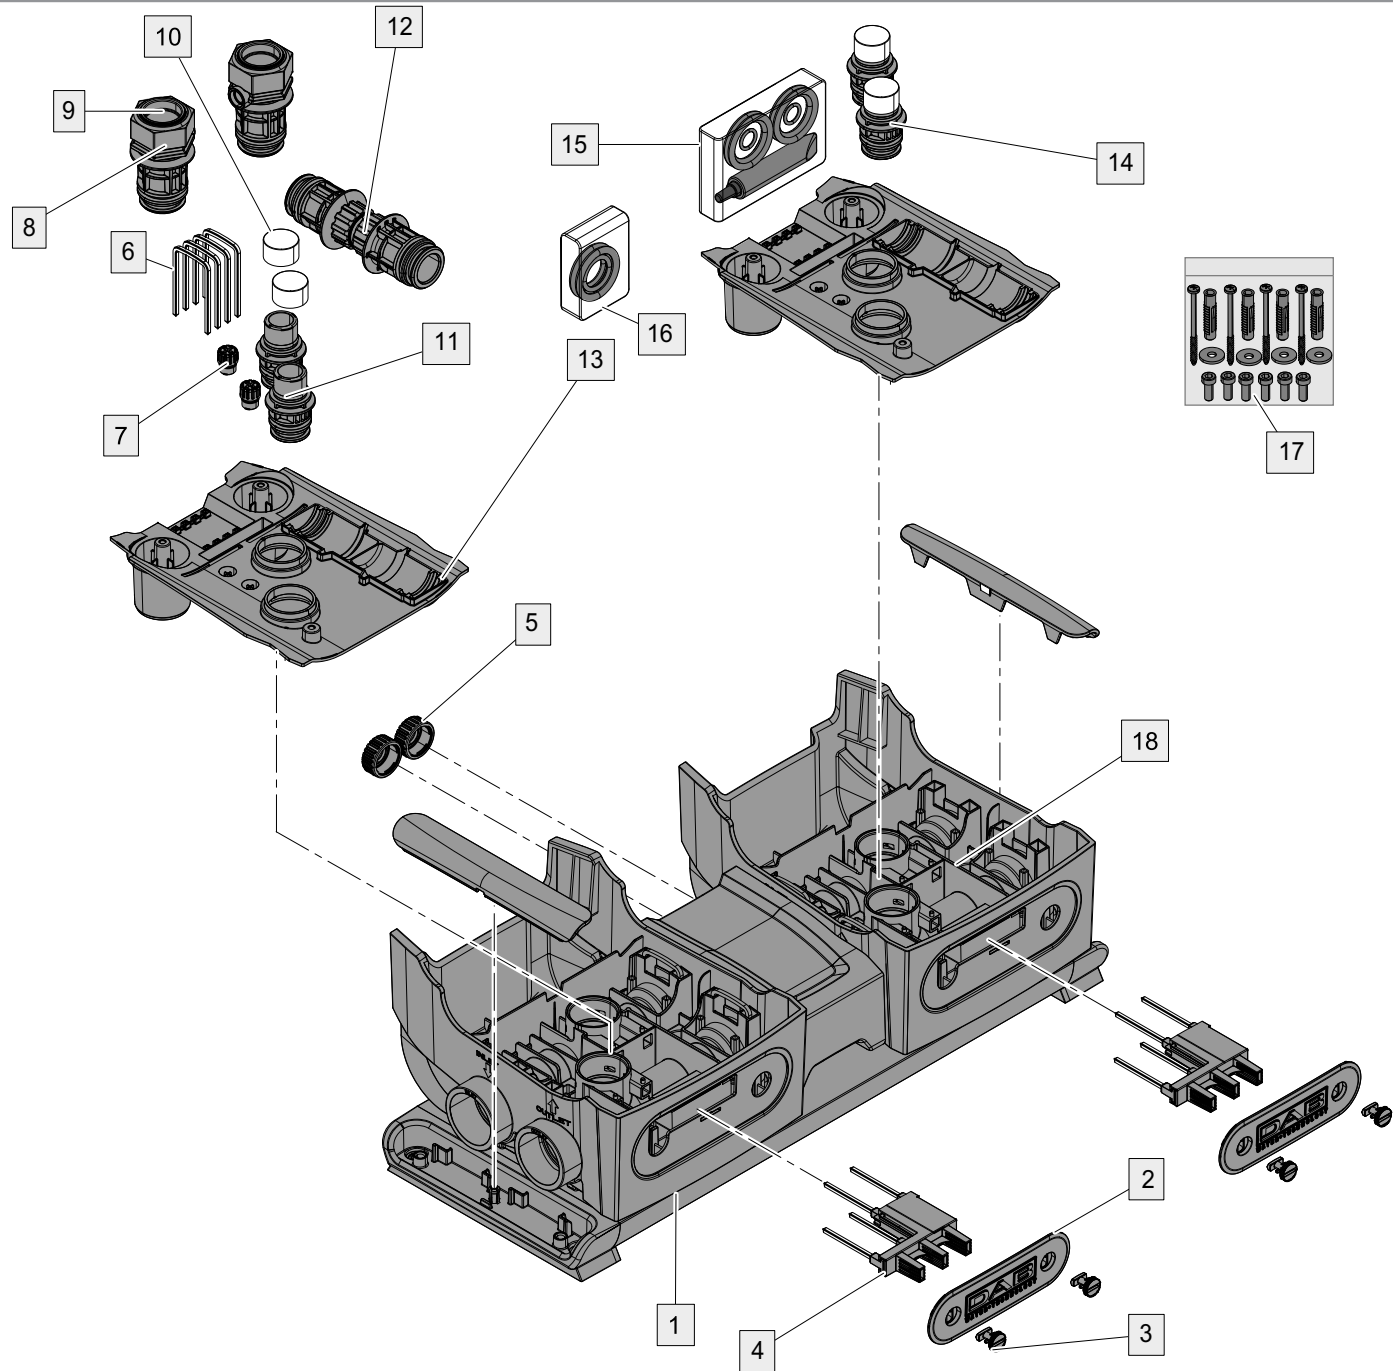

E.SYTRWIN

9	2	THREAD GUARD PLUG D.1 1/4
8	2	FCT EXTERNAL FITTING
7	2	PLUG 3/8 BLACK CROSS -PA66+30GF
6	8	CLIP - SQUARE SECT.4 - SPAN 41,5
5	2	CAP 1" BLACK WRAS
4	2	FCT RETAINER DEVICE
3	4	FCT LOGO PLATE STOPPER
2	2	FCT LOGO PLATE
1	1	BASE AND SUPPORT BASE TWIN E.SYBOX
Index	Q.ty	Description

18	2	FCT MANIFOLD
17	1	KIT SCREWS
16	1	KIT O-RING TWIN
15	1	KIT O-RING FCT
14	4	FCT INTERNAL FITTING
13	2	FCT COVER
12	2	CONNECTION CUP FITTING FCT
11	4	O-RING 28.17X3.53 FKM70 GREEN
10	4	PLUG FOR PIPE 1
Index	Q.ty	Description