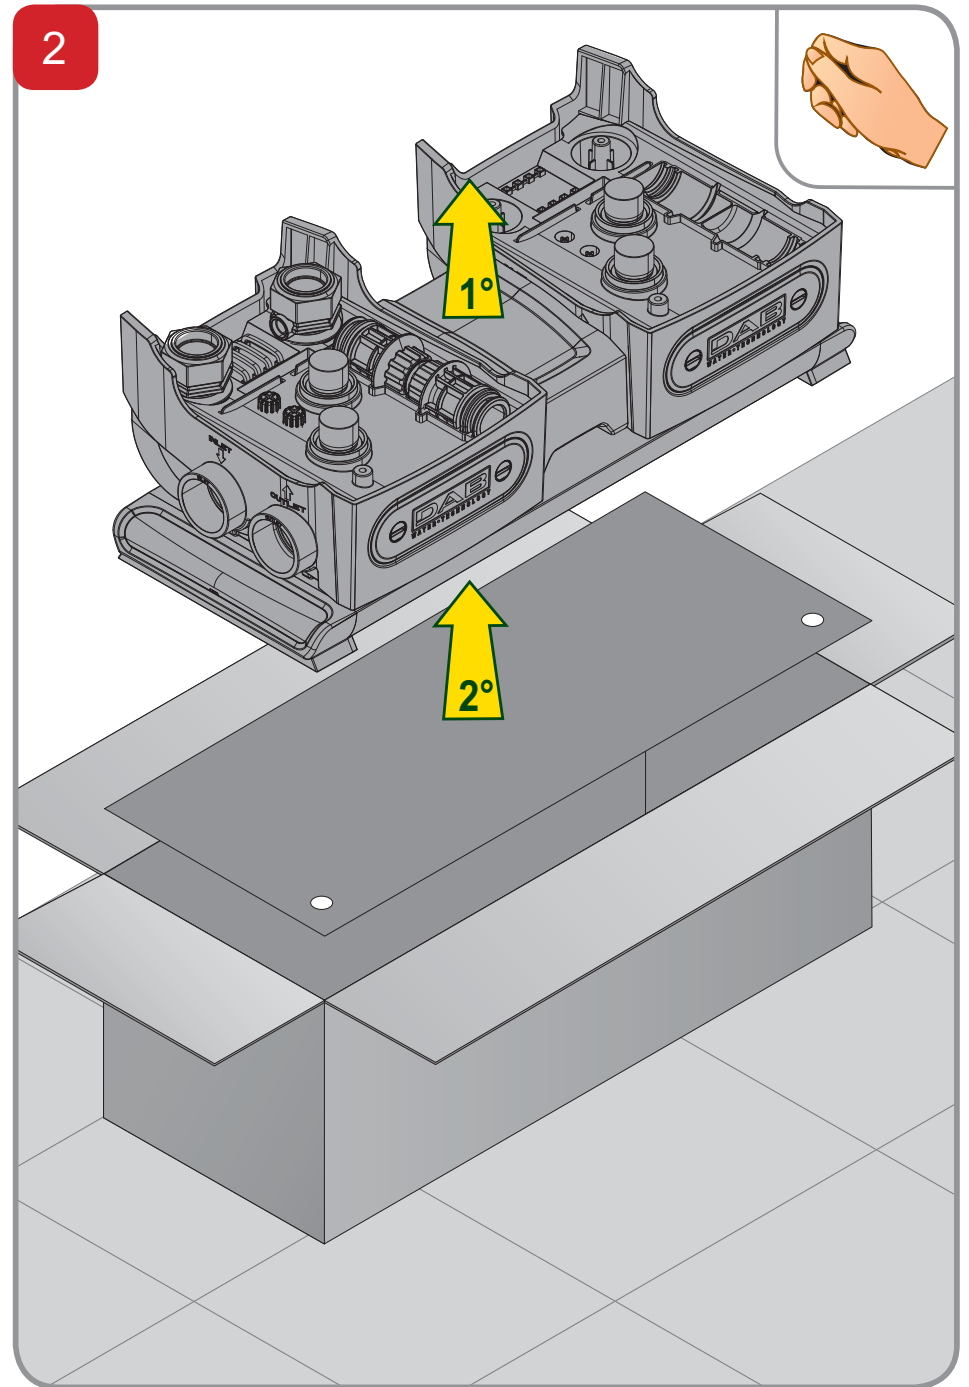

E.SYTRWIN

9	2	THREAD GUARD PLUG D.1 1/4
8	2	FCT EXTERNAL FITTING
7	2	PLUG 3/8 BLACK CROSS -PA66+30GF
6	8	CLIP - SQUARE SECT.4 - SPAN 41,5
5	2	CAP 1" BLACK WRAS
4	2	FCT RETAINER DEVICE
3	4	FCT LOGO PLATE STOPPER
2	2	FCT LOGO PLATE
1	1	BASE AND SUPPORT BASE TWIN E.SYBOX
Index	Q.ty	Description

18	2	FCT MANIFOLD
17	1	KIT SCREWS
16	1	KIT O-RING TWIN
15	1	KIT O-RING FCT
14	4	FCT INTERNAL FITTING
13	2	FCT COVER
12	2	CONNECTION CUP FITTING FCT
11	4	O-RING 28.17X3.53 FKM70 GREEN
10	4	PLUG FOR PIPE 1
Index	Q.ty	Description