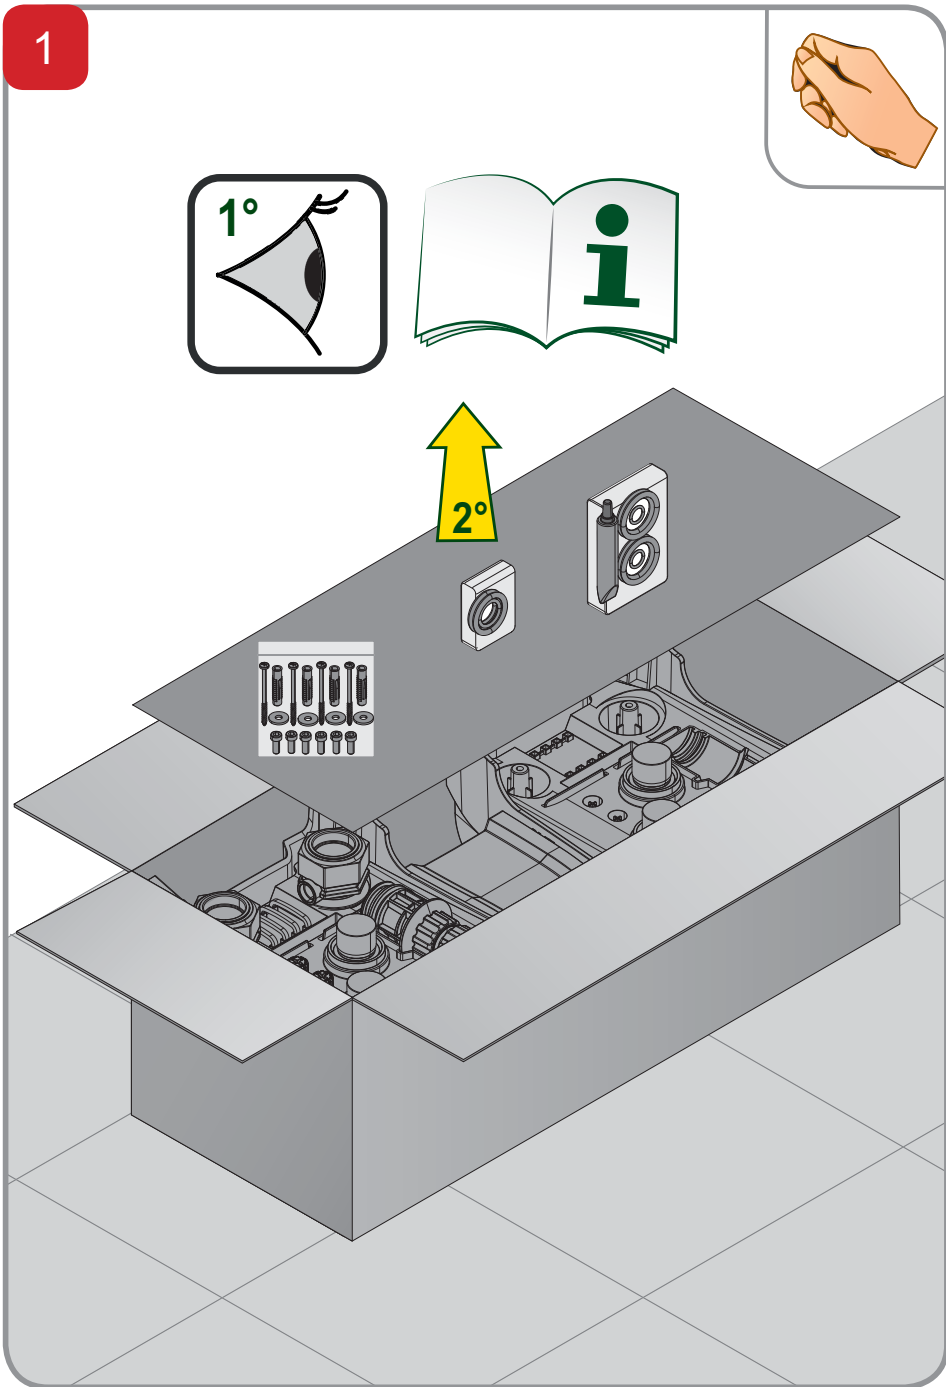

E.SYTRWIN

9	2	THREAD GUARD PLUG D.1 1/4
8	2	FCT EXTERNAL FITTING
7	2	PLUG 3/8 BLACK CROSS -PA66+30GF
6	8	CLIP - SQUARE SECT.4 - SPAN 41,5
5	2	CAP 1" BLACK WRAS
4	2	FCT RETAINER DEVICE
3	4	FCT LOGO PLATE STOPPER
2	2	FCT LOGO PLATE
1	1	BASE AND SUPPORT BASE TWIN E.SYBOX
Index	Q.ty	Description

18	2	FCT MANIFOLD
17	1	KIT SCREWS
16	1	KIT O-RING TWIN
15	1	KIT O-RING FCT
14	4	FCT INTERNAL FITTING
13	2	FCT COVER
12	2	CONNECTION CUP FITTING FCT
11	4	O-RING 28.17X3.53 FKM70 GREEN
10	4	PLUG FOR PIPE 1
Index	Q.ty	Description