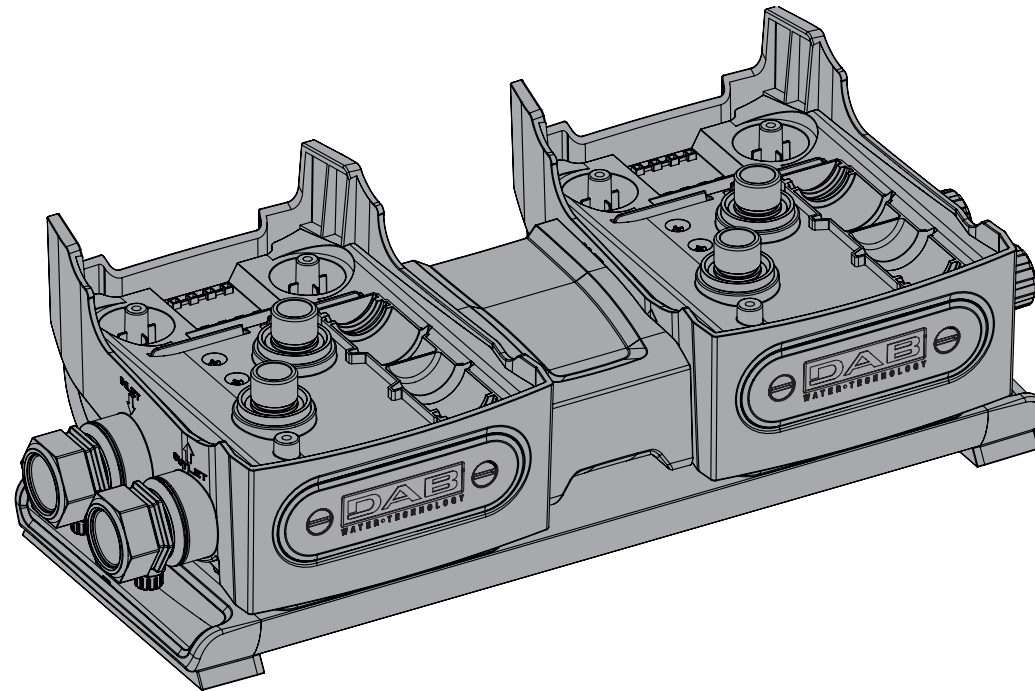

E.SYTRWIN

9	2	THREAD GUARD PLUG D.1 1/4
8	2	FCT EXTERNAL FITTING
7	2	PLUG 3/8 BLACK CROSS -PA66+30GF
6	8	CLIP - SQUARE SECT.4 - SPAN 41,5
5	2	CAP 1" BLACK WRAS
4	2	FCT RETAINER DEVICE
3	4	FCT LOGO PLATE STOPPER
2	2	FCT LOGO PLATE
1	1	BASE AND SUPPORT BASE TWIN E.SYBOX
Index	Q.ty	Description

18	2	FCT MANIFOLD
17	1	KIT SCREWS
16	1	KIT O-RING TWIN
15	1	KIT O-RING FCT
14	4	FCT INTERNAL FITTING
13	2	FCT COVER
12	2	CONNECTION CUP FITTING FCT
11	4	O-RING 28.17X3.53 FKM70 GREEN
10	4	PLUG FOR PIPE 1
Index	Q.ty	Description